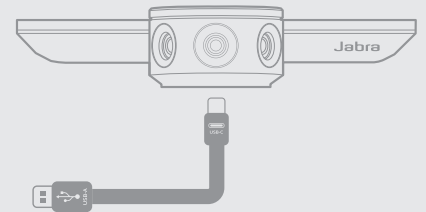

How to set up

Camera positioning

Position the camera directly below the TV monitor, using the Jabra PanaCast wall mount*. For the most natural view of the huddle room, the camera should be mounted so that it is at eye level when seated.

How to connect

Instant collaboration – just plug in

Jabra PanaCast is compatible with all leading video and audio conferencing solutions, and is designed to work straight out of the box, with plug-and-play technology that lets you collaborate with others instantly.